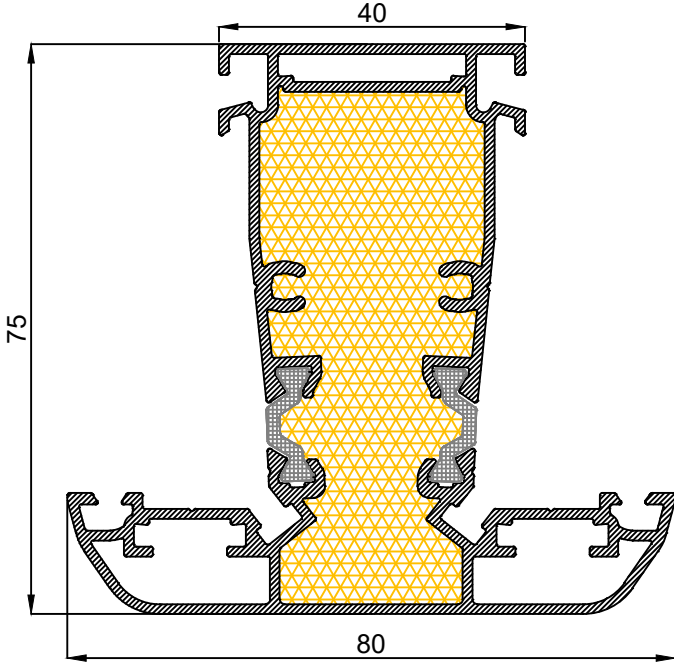

"uPVC Window Insulation Value,
Aluminum Window Durability"

FF - 751
Kasa Profili / Frame Profile
Alüminyum mt/kg: 1,515

FF - 752
Pervazlı Kasa Profili / Frame Profile with Architrave
Alüminyum mt/kg: 1,596