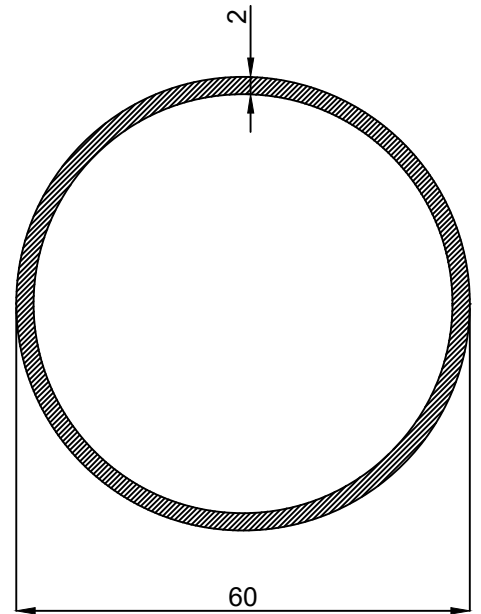

FF - 767
PVC 60 Lık Boru Profili /
uPVC 60' Pipe Profile