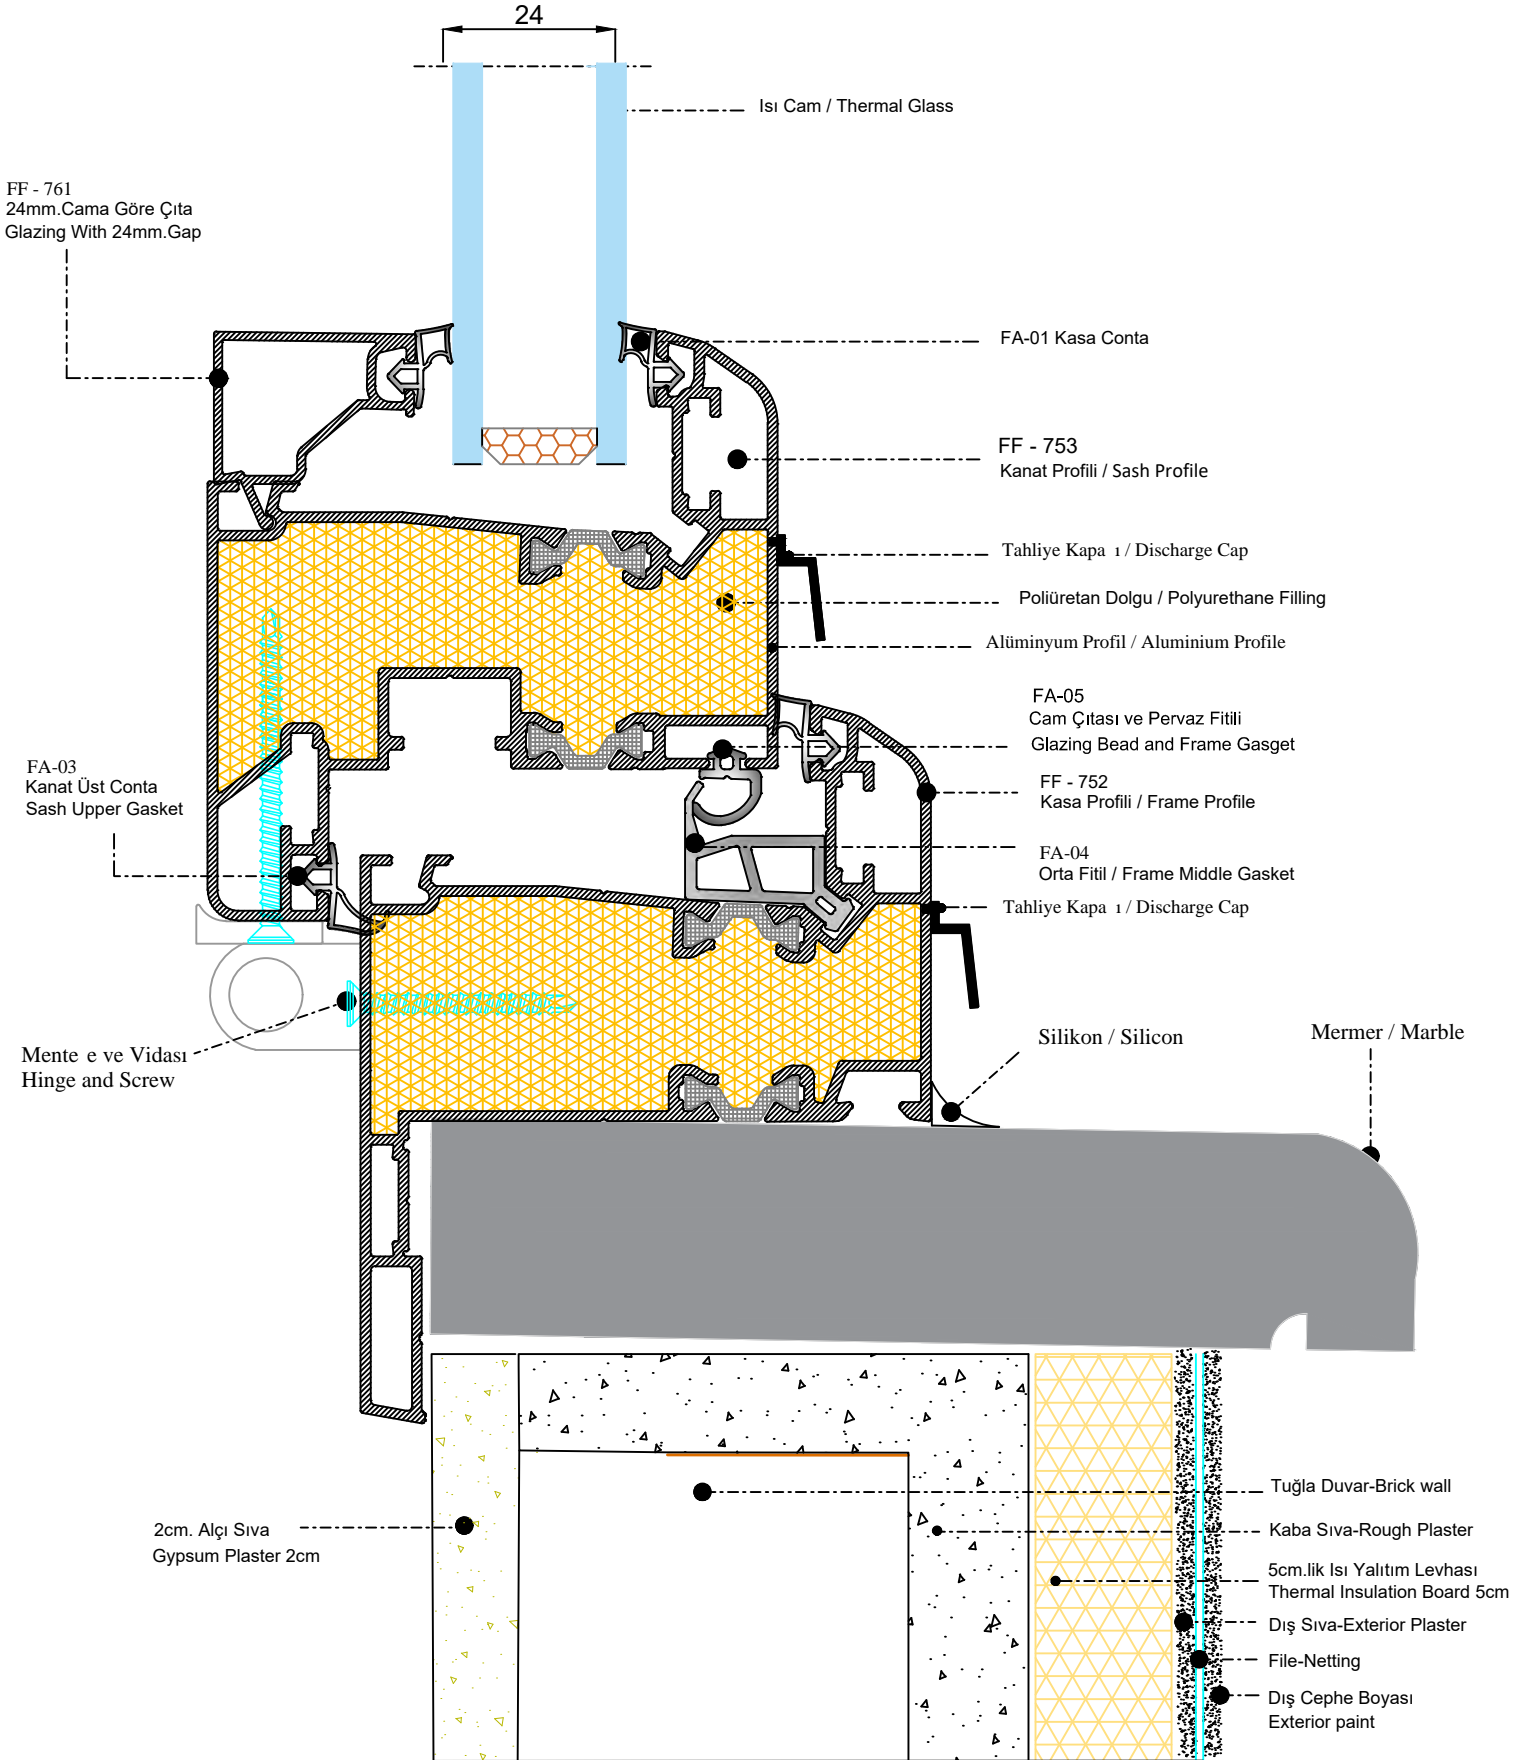

FF - 769
PVC 75 lik Kasa Yükseltme Profili
uPVC Frame Lifting Profile

FF - 770
PVC 100 Lük 24 mm Lambiri /
uPVC 100' 24 mm Panel

FF - 771
PVC 150 Lik 24 mm Lambiri /
uPVC 150' 24 mm Panel

“ FF-750 Full System Açılır Pencere Serisi ”