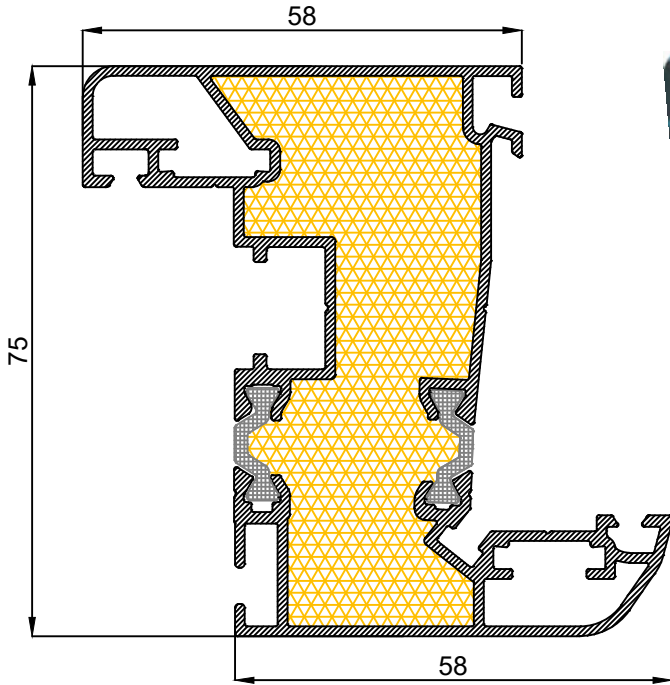

FF - 754
Kanat Profili / Sash Profile
Alüminyum mt/kg: 1,625