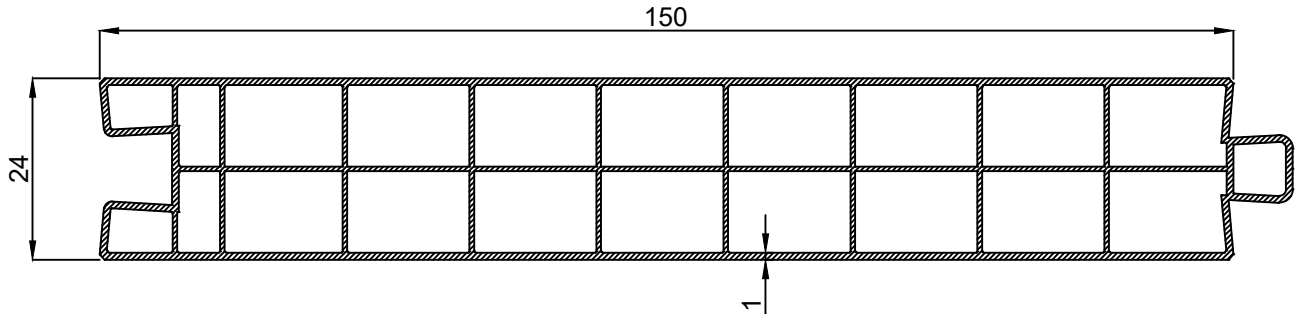

FF - 771
PVC 150 Lik 24 mm Lambiri /
uPVC 150' 24 mm Panel