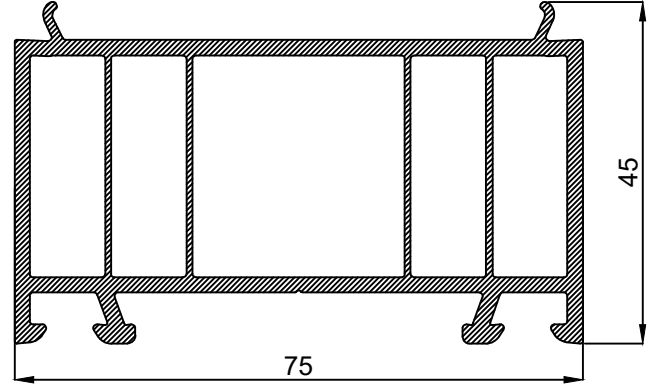

FF - 765
PVC İnce Bağ Profili /
uPVC Thin Bond Profile

FF - 766
PVC 90 Derece Köşe Dönüş
Adaptörü
uPVC 90 Degree Corner Turn Adapter

FF - 767
PVC 60 Lık Boru Profili /
uPVC 60' Pipe Profile

FF - 768
PVC 75 lik Köşe Dönüş Adaptörü
uPVC Corner Turn Adapter