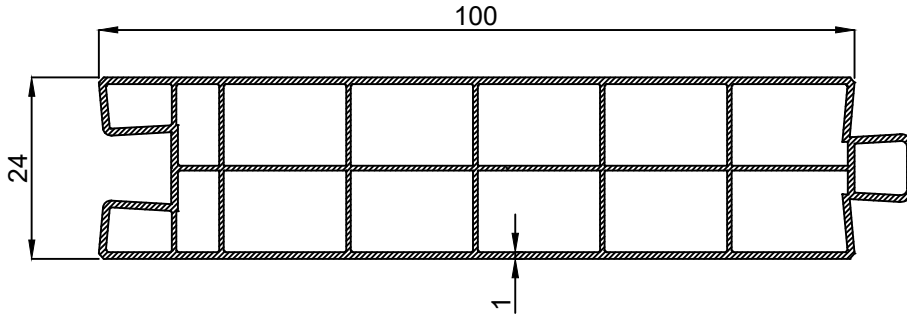

FF - 770
PVC 100 Lük 24 mm Lambiri /
uPVC 100' 24 mm Panel