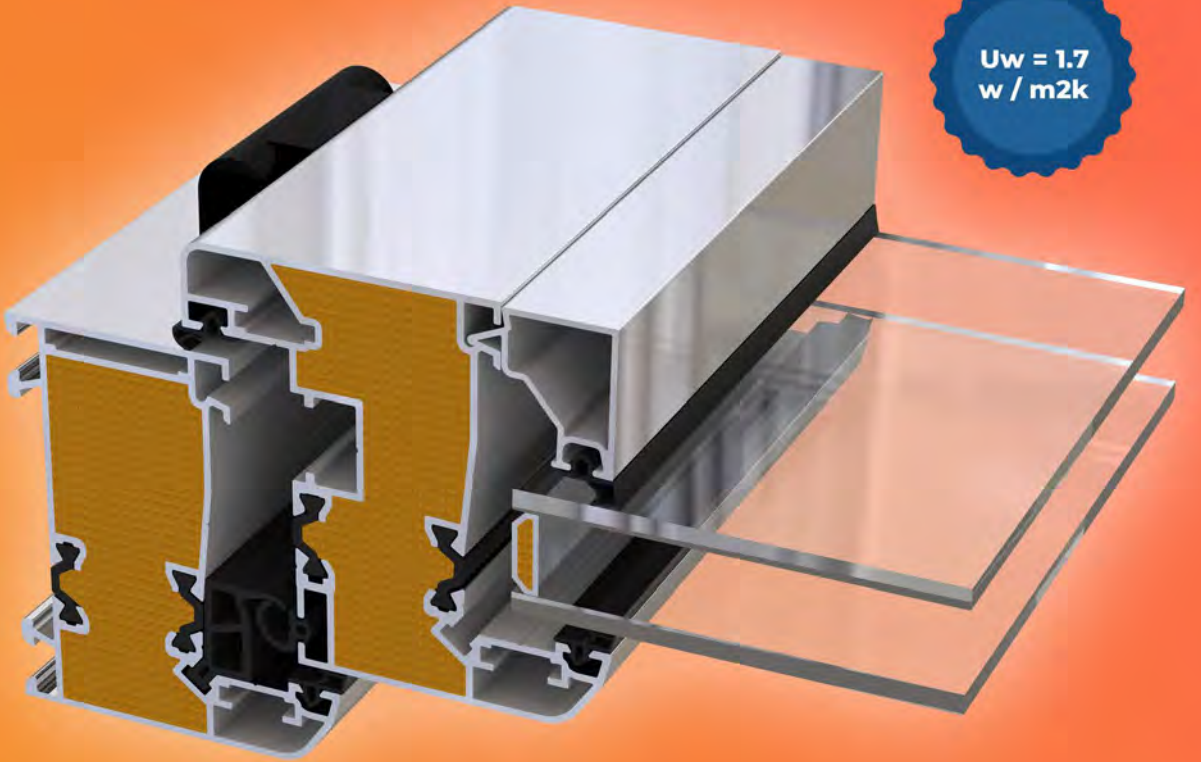

ROYAL FULL System

Series

Aluminum Window & Door Systems

FF-750 Bariyerli Açılır Sistem FF-750 Thermal Brake Casement System

Teknik Katalog Technical Catalog

www.ozekin.com.tr

ROYAL **FULL** **System** [®] Series
Alüminyum Pencere & Kapı Sistemleri